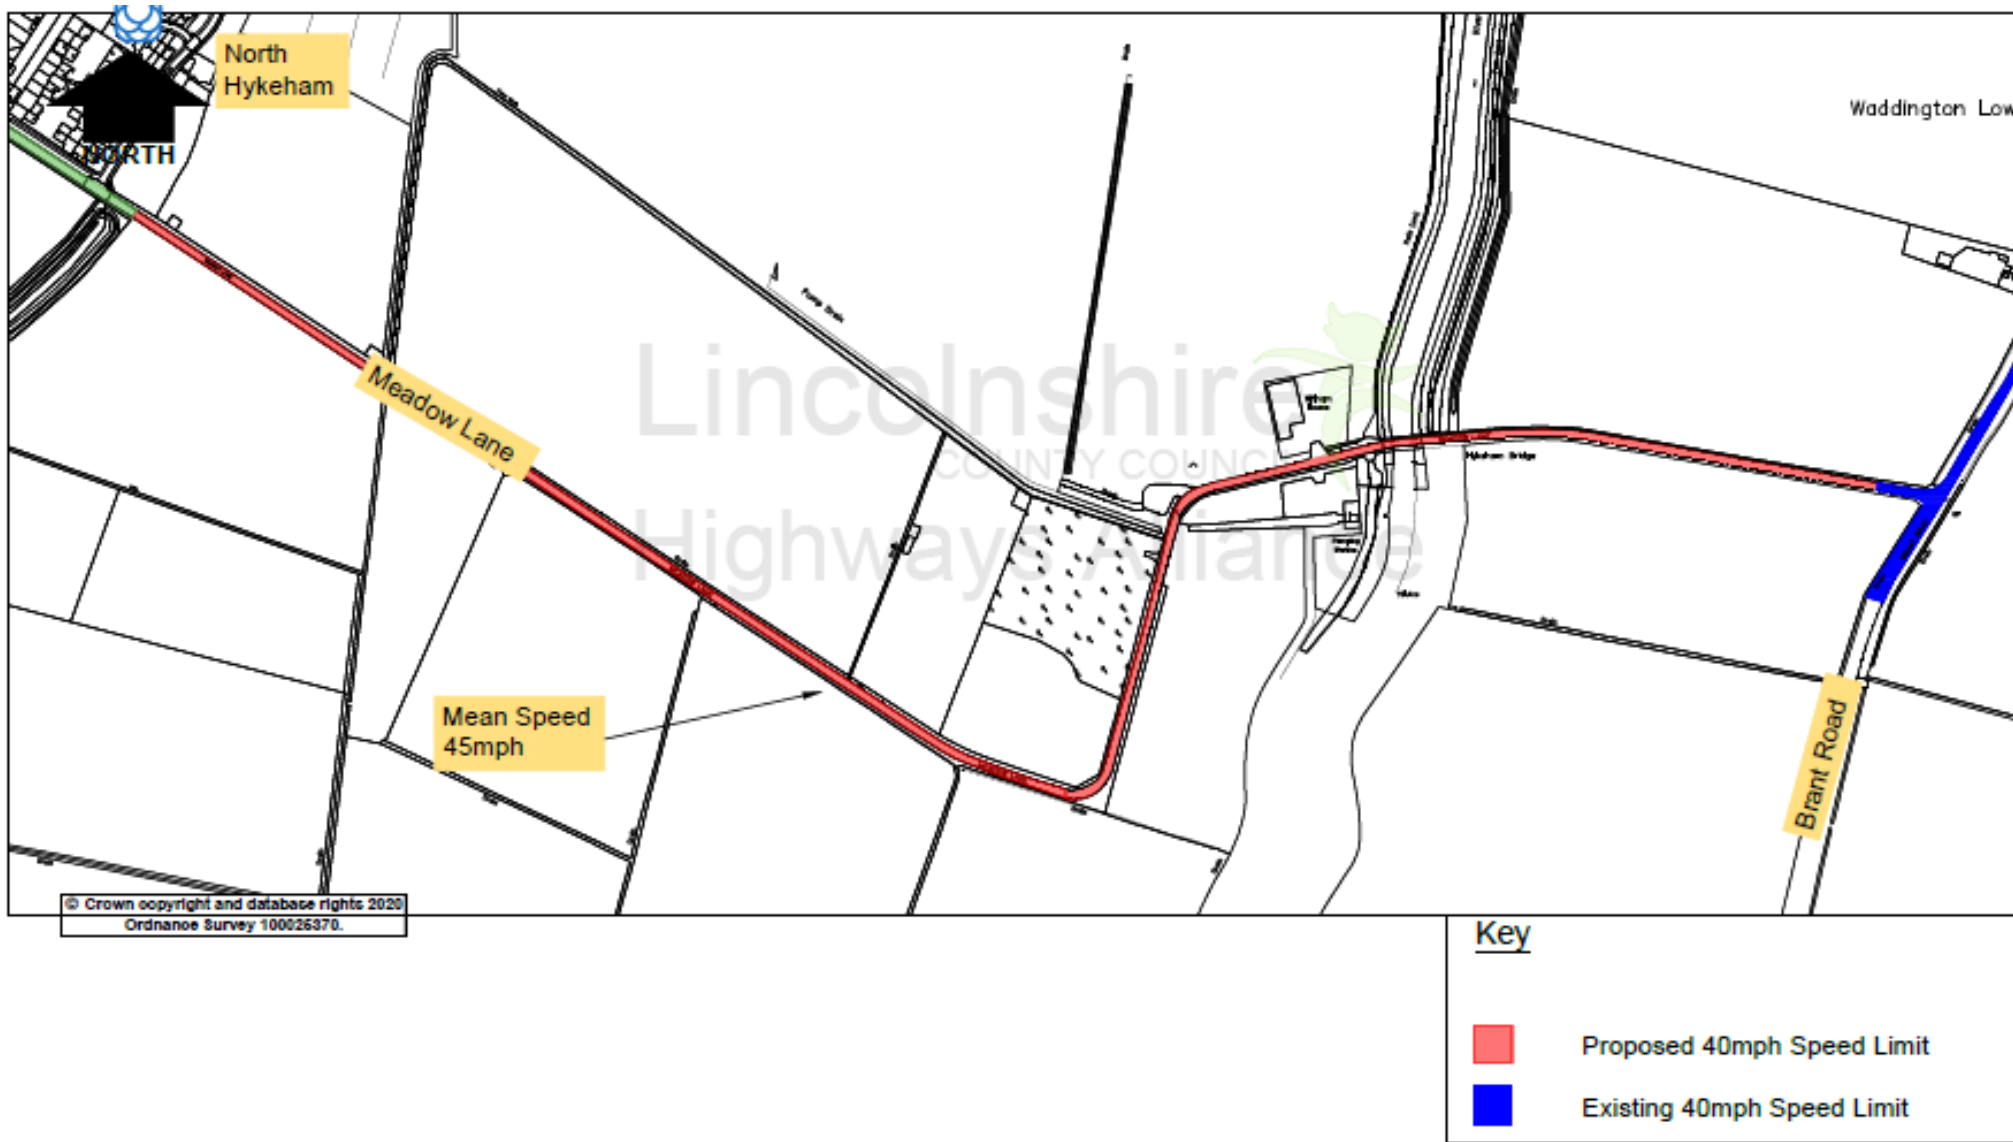

# APPENDIX B : North Hykeham, Meadow Lane – proposed 40mph speed limit

This page is intentionally left blank